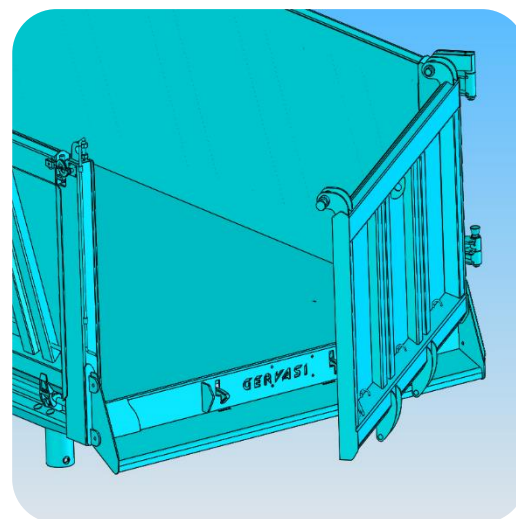

TOP-HINGED AND SIDE OPENING (UNIVERSALE)

TIPPER TAILGATE VARIANTS

CLASSIC REAR TIPPER HALFPIPE

TOP-HINGED OPENING

GERVASI INDUSTRIAL SRL

P.IVA E C.F.: 01811770492

Statale 23 del Sestriere km. 29 10060 Scalenghe (To) Italia