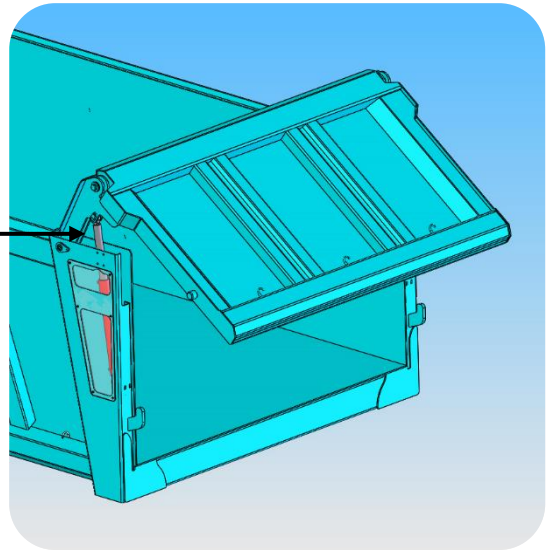

TOP-HINGED AND SIDE OPENING (UNIVERSALE)

TIPPER TAILGATE VARIANTS

CLASSIC REAR TIPPER HALFPIPE

TOP-HINGED OPENING

GERVASI INDUSTRIAL SRL

P.IVA E C.F.: 01811770492

Statale 23 del Sestriere km. 29 10060 Scalenghe (To) Italia