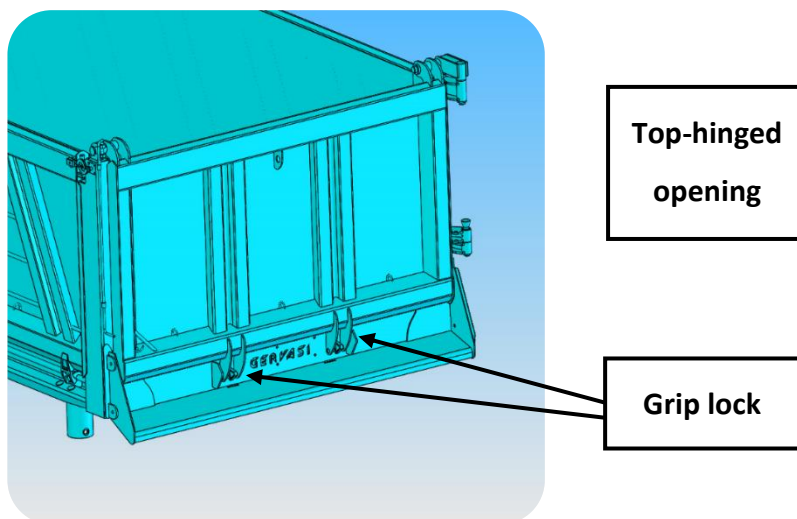

TOP-HINGED AND SIDE OPENING (UNIVERSALE)

TIPPER TAILGATE VARIANTS

CLASSIC REAR TIPPER HALFPIPE

TOP-HINGED OPENING

GERVASI INDUSTRIAL SRL

P.IVA E C.F.: 01811770492

Statale 23 del Sestriere km. 29 10060 Scalenghe (To) Italia