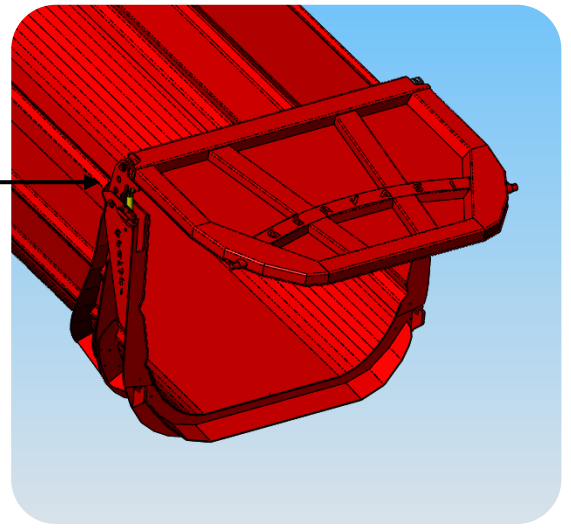

Hydraulic
opening