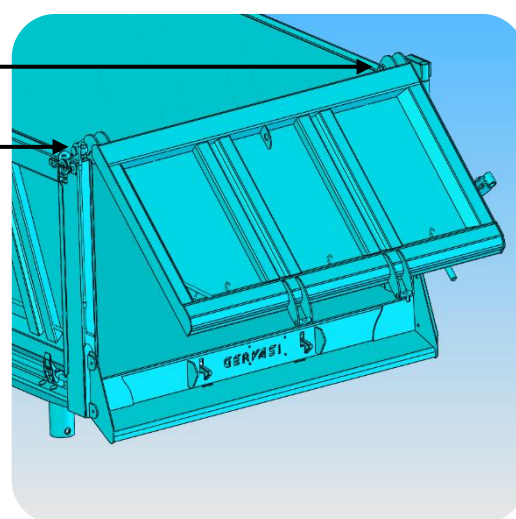

TOP-HINGED AND SIDE OPENING (UNIVERSALE)

TIPPER TAILGATE VARIANTS

CLASSIC REAR TIPPER HALFPIPE

TOP-HINGED OPENING

GERVASI INDUSTRIAL SRL

P.IVA E C.F.: 01811770492

Statale 23 del Sestriere km. 29 10060 Scalenghe (To) Italia