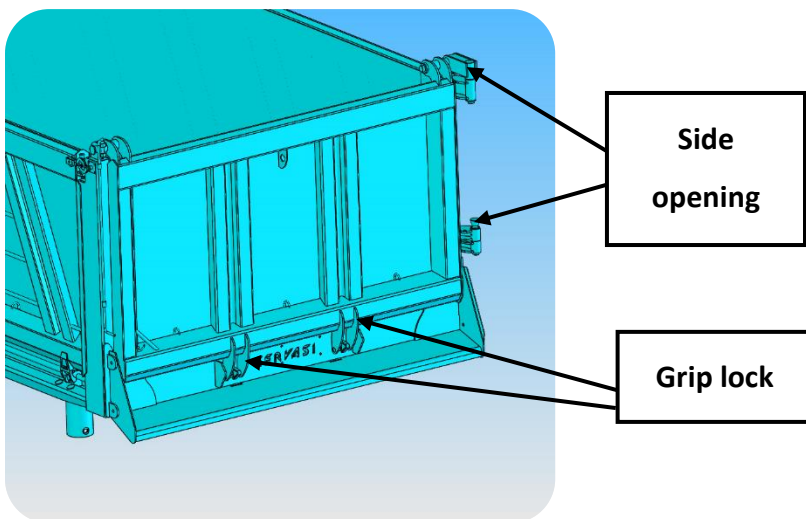

TOP-HINGED AND SIDE OPENING (UNIVERSALE)

TIPPER TAILGATE VARIANTS

CLASSIC REAR TIPPER HALFPIPE

TOP-HINGED OPENING

GERVASI INDUSTRIAL SRL

P.IVA E C.F.: 01811770492

Statale 23 del Sestriere km. 29 10060 Scalenghe (To) Italia