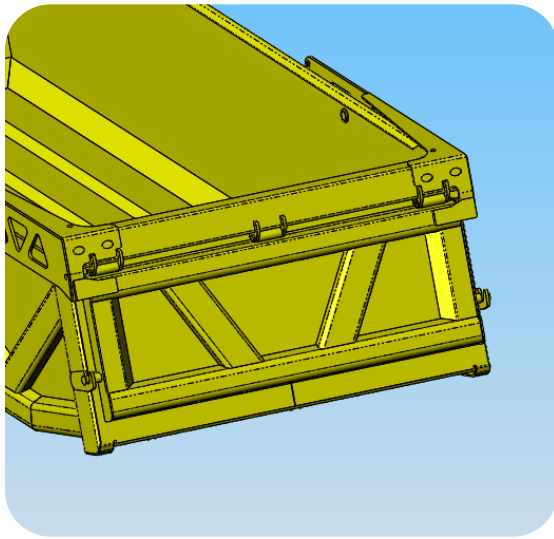

OPENING WITH CHAINS (SPECIFIC FOR HEAVY ROCKS)