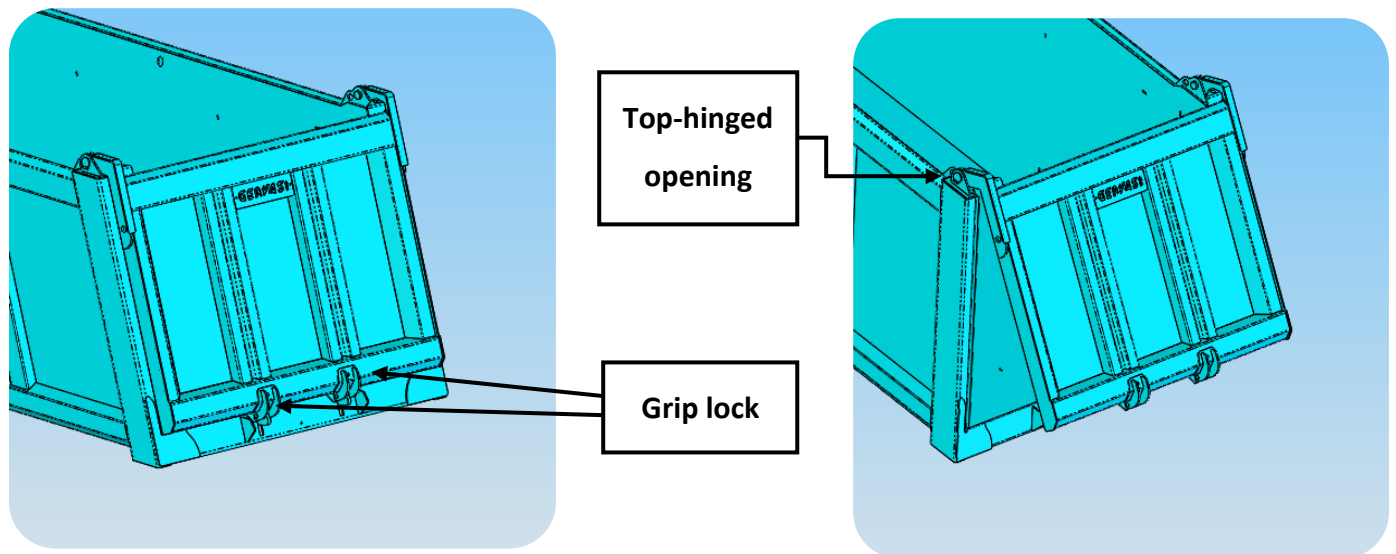

TOP-HINGED OPENING

GERVASI INDUSTRIAL SRL

P.IVA E C.F.: 01811770492

Statale 23 del Sestriere km. 29 10060 Scalenghe (To) Italia

Tel +39 0119866039 Mail: info@gervasiindustrial.com