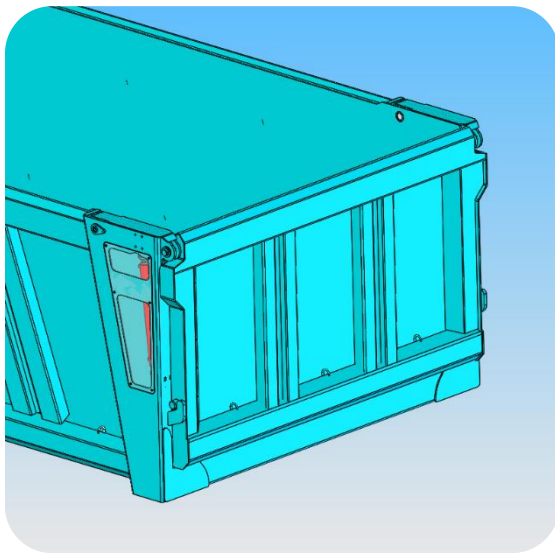

HYDRAULIC OPENING