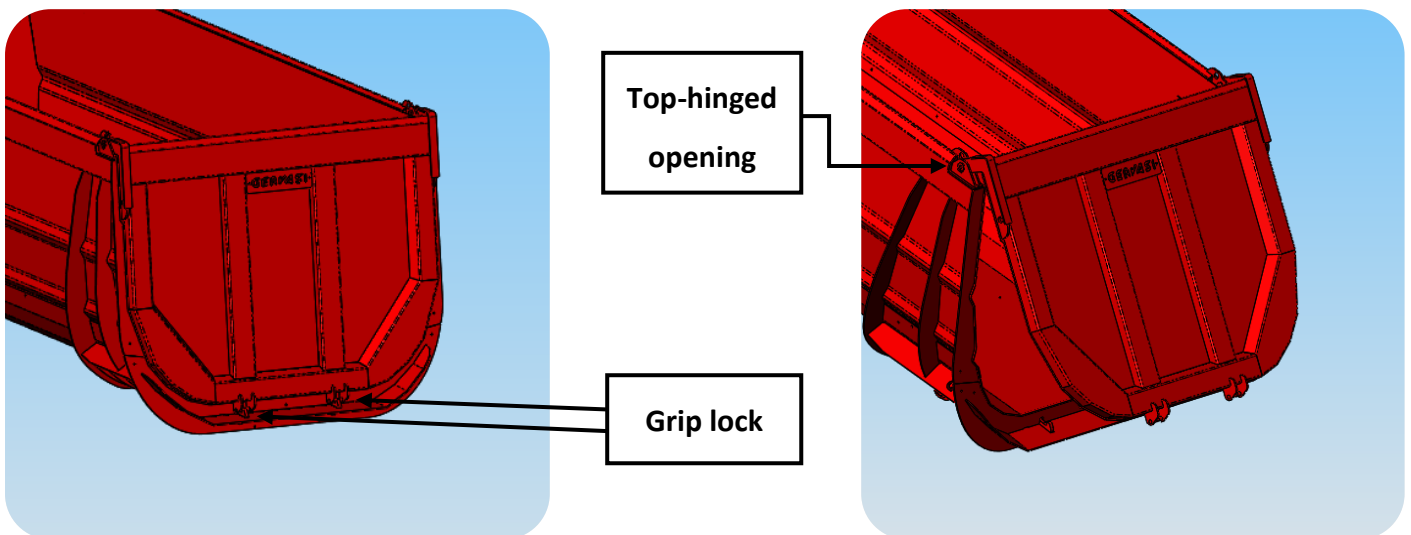

TOP-HINGED AND SIDE OPENING (UNIVERSALE)

TIPPER TAILGATE VARIANTS

CLASSIC REAR TIPPER HALFPIPE

TOP-HINGED OPENING

GERVASI INDUSTRIAL SRL

P.IVA E C.F.: 01811770492

Statale 23 del Sestriere km. 29 10060 Scalenghe (To) Italia