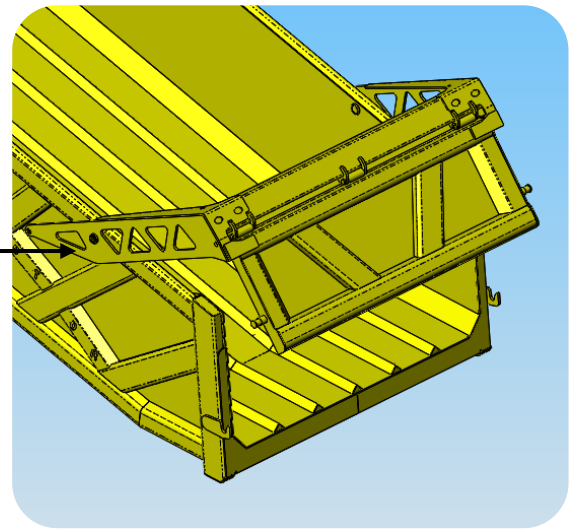

Opening
with chains