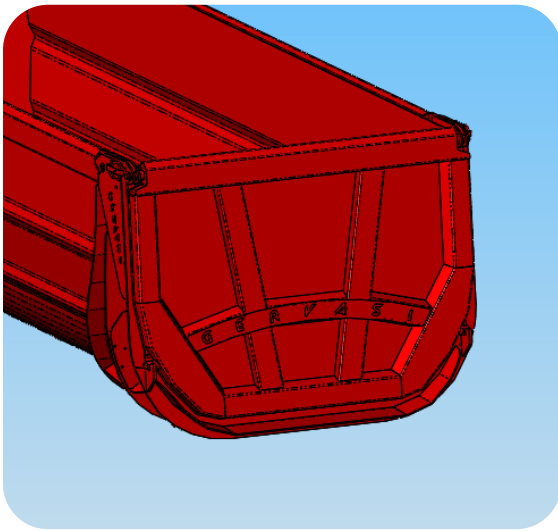

HYDRAULIC OPENING