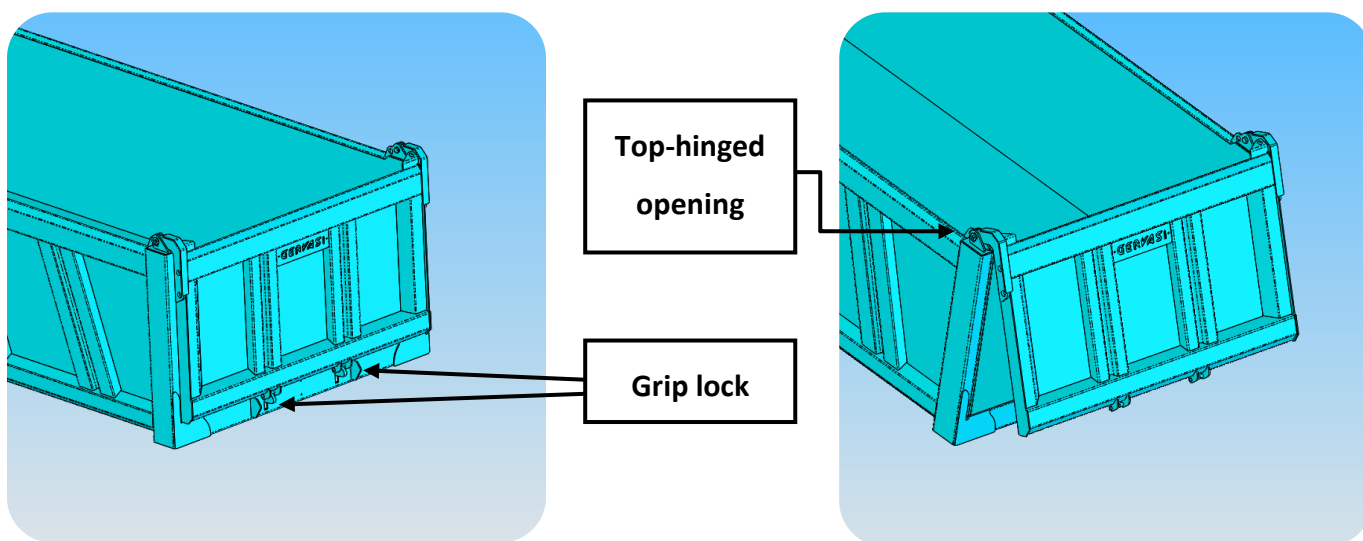

TIPPER TAILGATE VARIANTS

CLASSIC REAR TIPPER SMR

TOP-HINGED OPENING

GERVASI INDUSTRIAL SRL

P.IVA E C.F.: 01811770492

Statale 23 del Sestriere km. 29 10060 Scalenghe (To) Italia

Tel +39 0119866039 Mail: info@gervasiindustrial.com