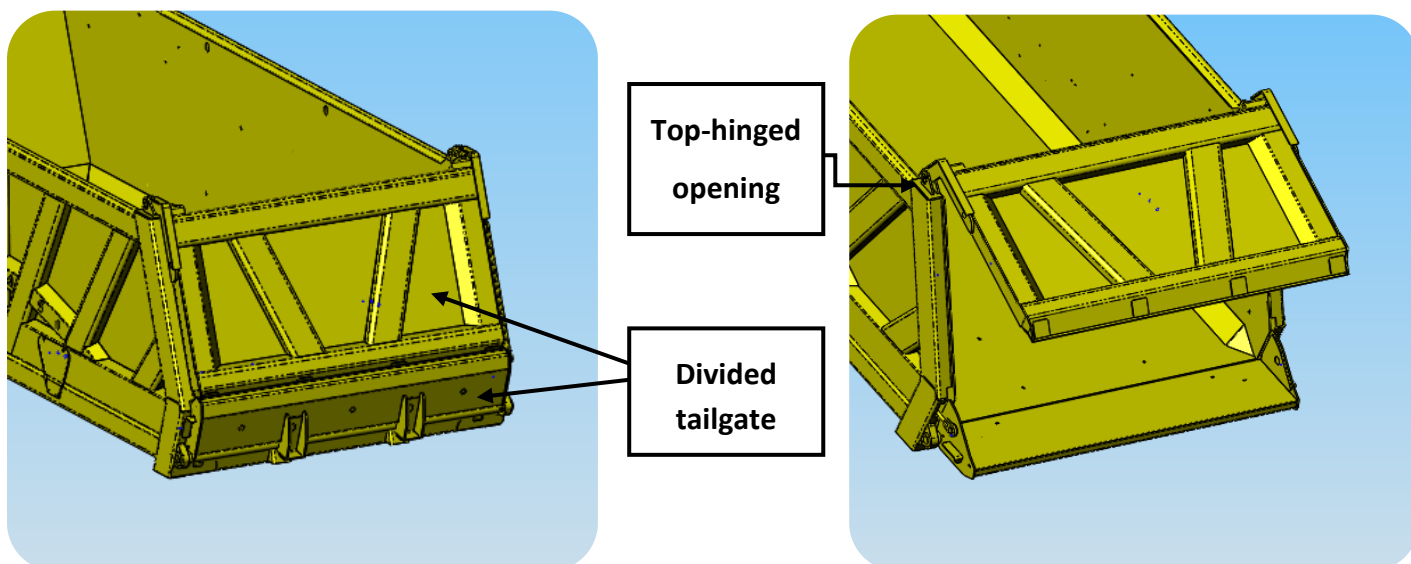

Tel +39 0119866039 Mail: info@gervasiindustrial.com

HYDRAULIC OPENING

Hydraulic
opening

TIPPER TAILGATE VARIANTS

MINING – SUNRISE RANGE

TOP-HINGED OPENING

GERVASI INDUSTRIAL SRL

P.IVA E C.F.: 01811770492